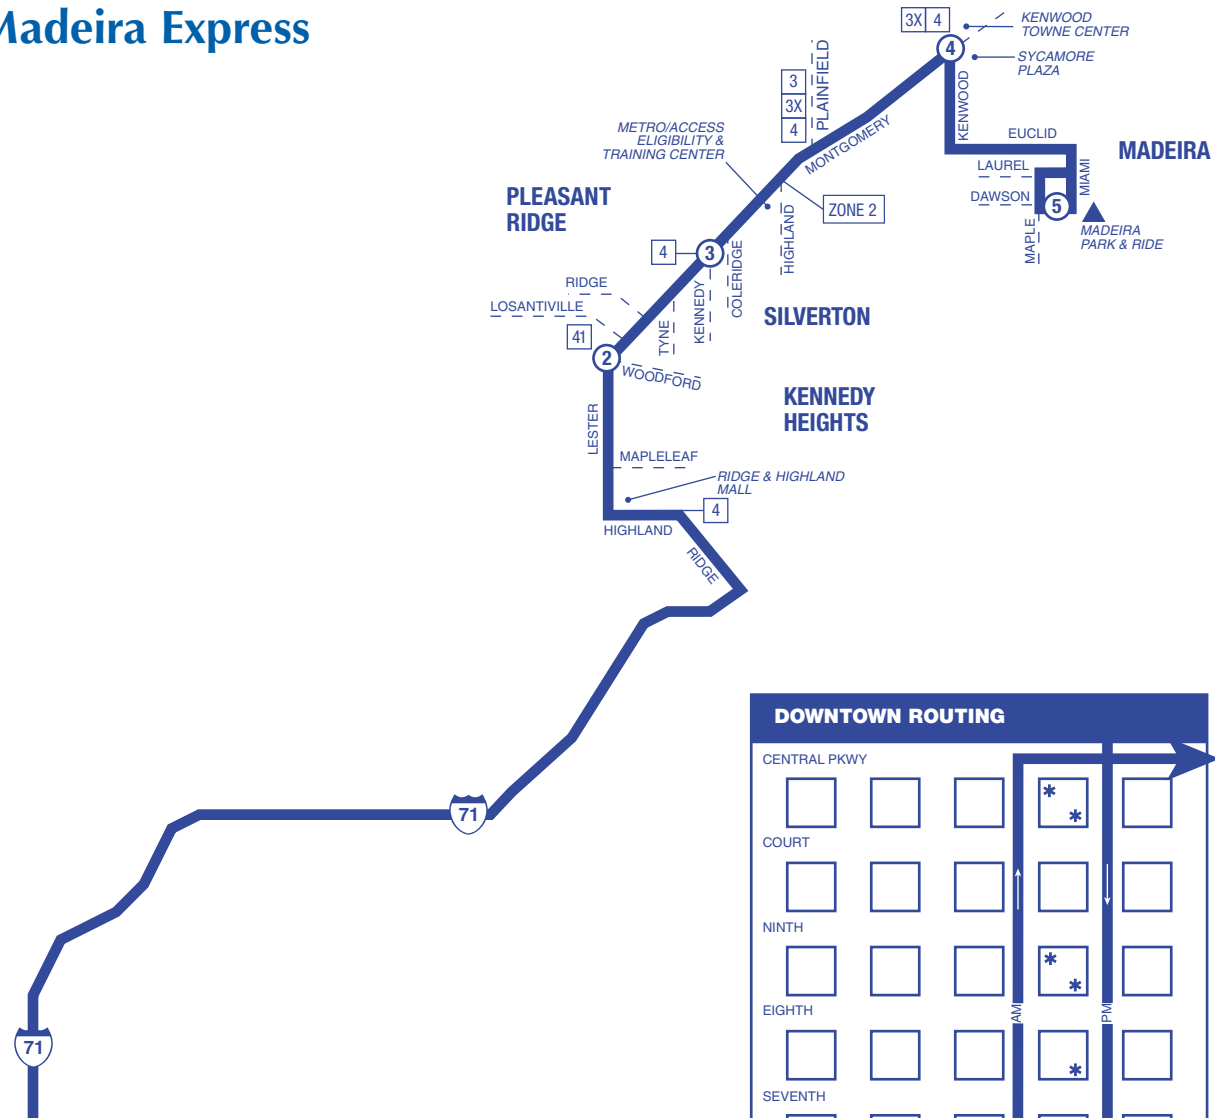

# 2x Madeira Express

### LEGEND

- Time Point
- Connecting Routes
- Route 2X
- Begin Zone 2 fare on Montgomery at Highland
- Layover Point
- Downtown Bus Stops

For downtown routing, see inset at right.