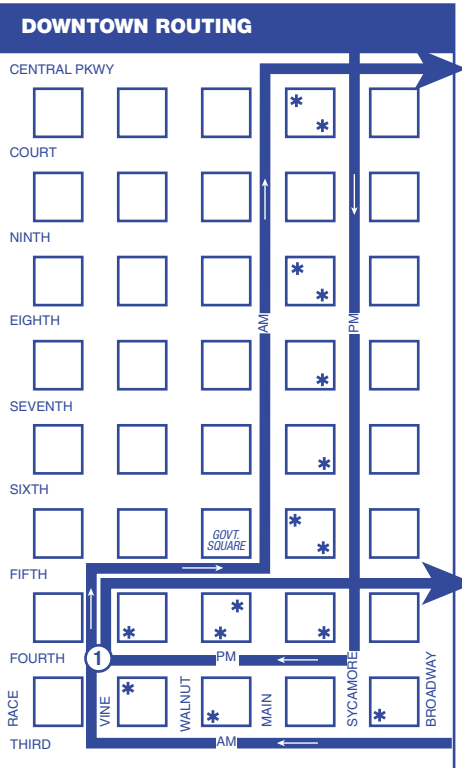

# 2x Madeira Express

### LEGEND

- Time Point
- Connecting Routes
- Route 2X
- Begin Zone 2 fare on Montgomery at Highland
- Layover Point
- Downtown Bus Stops

For downtown routing, see inset at right.