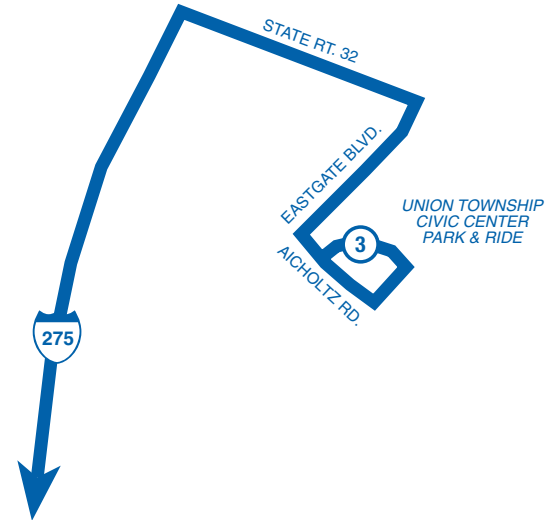

82x Monday through Friday

All trips accessible

New schedules will not be issued if trips are adjusted by five minutes or less.

From Eastgate / To Downtown

	③ Union Township Park & Ride	② On Fifth St. at Main St.	③ Union Township Park & Ride
AM	6:10	6:40	7:05
	6:39	7:10	7:35
	6:57	7:30	7:55
	7:15	G7:50	—
	7:40	G8:15	—
	8:12	G8:45	—

From Downtown / To Eastgate

	① On Walnut St. at Court St.	② On Fifth St. at Main St.	③ Union Township Park & Ride
PM	4:05	4:10	B4:37
	4:30	4:35	G5:03
	4:50	4:55	B5:23
	5:05	5:10	G5:40
	5:25	5:30	G5:58
	6:05	6:10	G6:37

NOTES

All trips are lift-equipped, wheelchair accessible.

B – This trip will return downtown.

G – Buses travel to Metro's Queensgate Garage and do not return downtown.

82x Eastgate Express

TO DOWNTOWN

* BUS STOP