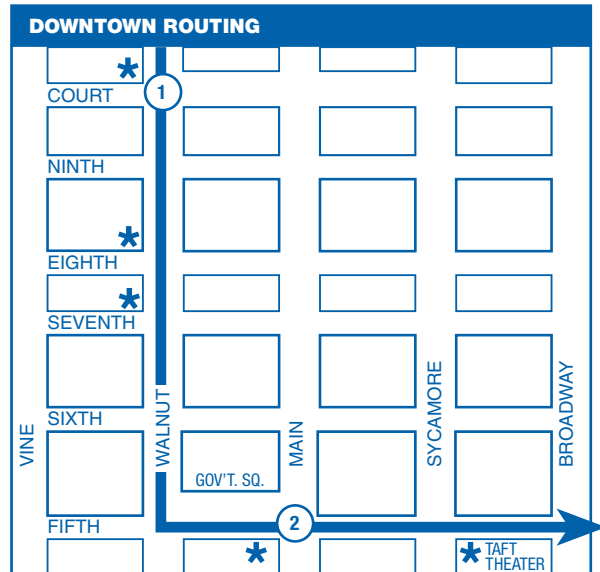

82x Monday through Friday

All trips accessible

New schedules will not be issued if trips are adjusted by five minutes or less.

From Eastgate / To Downtown

	③ Union Township Park & Ride	② On Fifth St. at Main St.	③ Union Township Park & Ride
AM	6:10	6:40	7:05
	6:39	7:10	7:35
	6:57	7:30	7:55
	7:15	G7:50	—
	7:40	G8:15	—
	8:12	G8:45	—

From Downtown / To Eastgate

	① On Walnut St. at Court St.	② On Fifth St. at Main St.	③ Union Township Park & Ride
PM	4:05	4:10	B4:37
	4:30	4:35	G5:03
	4:50	4:55	B5:23
	5:05	5:10	G5:40
	5:25	5:30	G5:58
	6:05	6:10	G6:37

NOTES

All trips are lift-equipped, wheelchair accessible.

B – This trip will return downtown.

G – Buses travel to Metro's Queensgate Garage and do not return downtown.

82x Eastgate Express

TO DOWNTOWN

* BUS STOP