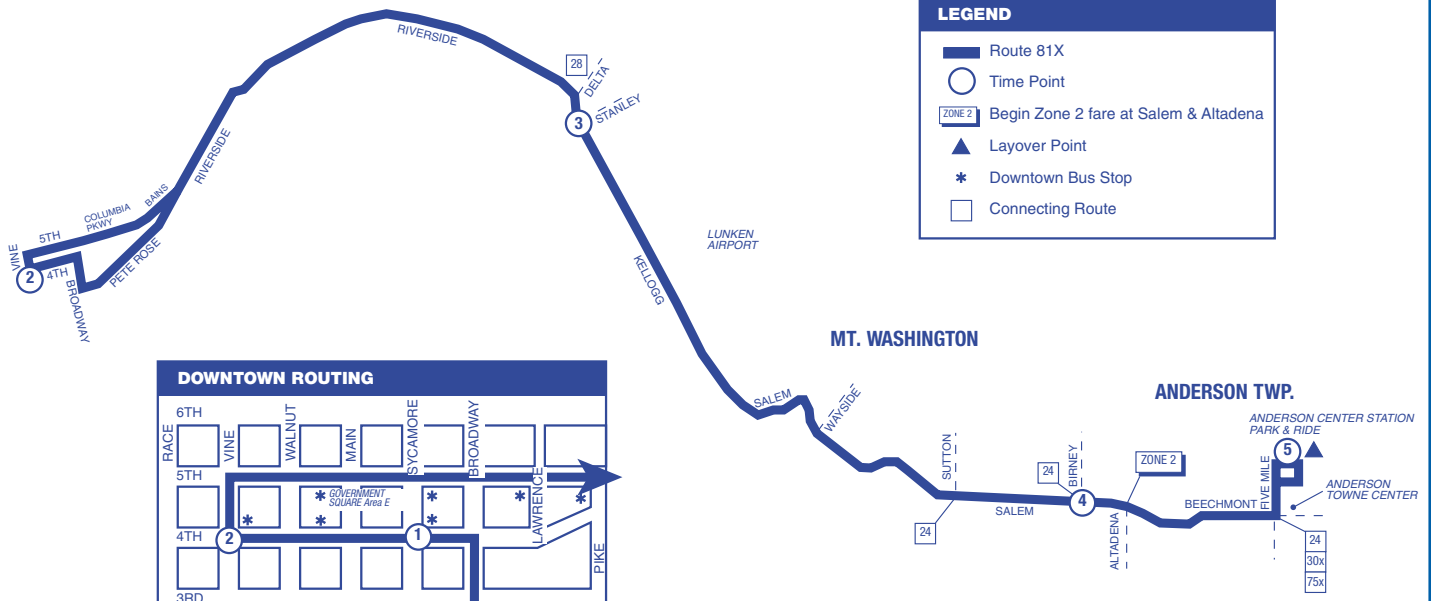

81x Monday through Friday

All trips accessible

New printed schedules will not be issued if trips are adjusted by five minutes or less. Please visit www.go-metro.com for the most up-to-date schedule.

From Anderson Towne Center / To Downtown

5	4	3	2
Anderson Center Station Park & Ride 7832 Five Mile	Salem Rd. & Burney Lane	Stanley Ave. & Kellogg Ave.	Fourth & Vine St.
ZONE 2	ZONE 1	ZONE 1	ZONE 1
AM	6:42	6:50	7:02
	7:36	7:44	G7:15
		7:57	G8:10

From Downtown / To Anderson Towne Center

1	2	3	4	5
Fourth & Sycamore	Fourth & Vine St.	Stanley Ave. & Kellogg Ave.	Salem Ave. & Burney Lane	Anderson Center Station Park & Ride 7832 Five Mile
ZONE 1	ZONE 1	ZONE 1	ZONE 2	ZONE 2
PM	4:12	4:15	4:26	4:36
	5:11	5:15	5:27	5:40
				G4:42
				G5:47

NOTES

All trips are lift-equipped, wheelchair accessible.

NOTES

G – Bus returns to garage at Bank & Dalton Sts.

81x Mt. Washington Express

Effective 12/27/09