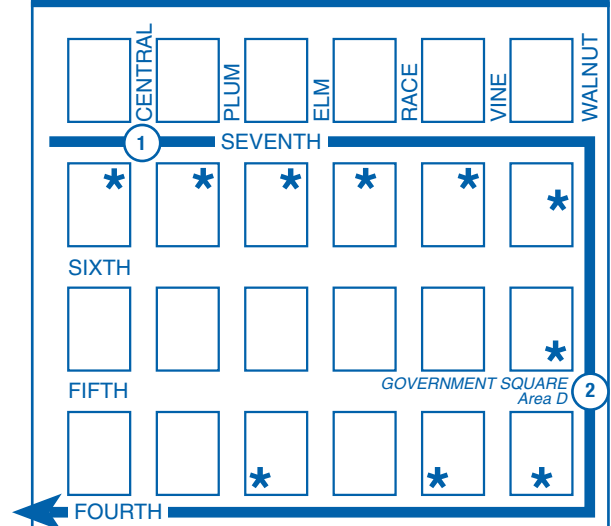

DOWNTOWN ROUTING