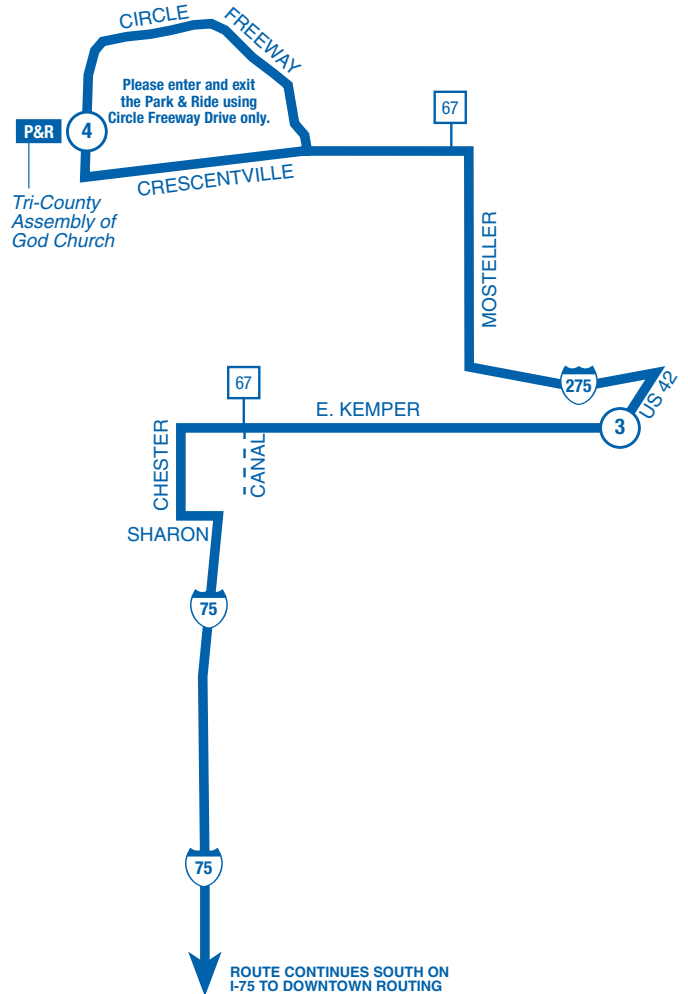

AM

From Downtown / To Fairfield

①	②	④
On Seventh St. at Central Ave.	Gov. Square Area D On Walnut at Fifth St.	Tri-County Assembly of God Church
4:05	4:10	4:48
4:40	4:45	G5:25
5:10	5:15	G5:55

PM

NOTES

G – These buses go to Metro's Queensgate Garage and do not return downtown.

All trips are lift-equipped, wheelchair accessible.

DOWNTOWN ROUTING

* BUS STOP

all trips accessible

New schedules will not be issued if trips are adjusted by five minutes or less.

From Downtown / To Reading Rd. to Fairfield

②	③	④
Gov. Square Area D On Walnut at Fifth St.	On Kemper Rd. at U.S. 42	Tri-County Assembly of God Church
AM G6:40	7:17	7:38

From Fairfield to Reading Rd. / To Downtown

④	③	①	②
Tri-County Assembly of God Church	On Kemper Rd. at U.S. 42	On Seventh St. at Central Ave.	Gov. Square Area D On Walnut at Fifth St.
PM G4:53	5:11	6:00	6:05

NOTES

All trips are lift-equipped, wheelchair accessible.

ROUTE CONTINUES SOUTH ON I-75 TO DOWNTOWN ROUTING