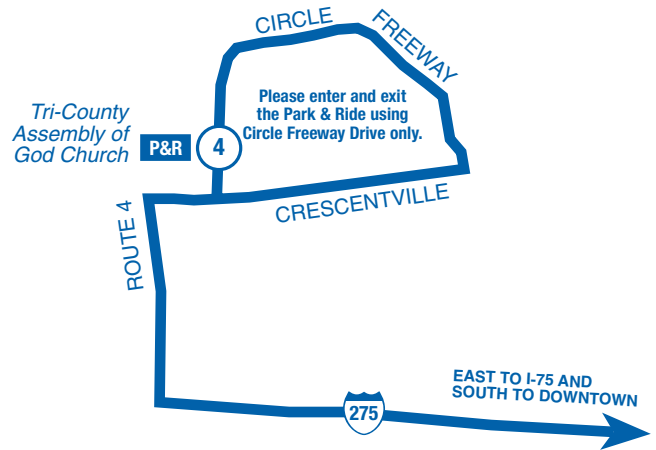

62x

Monday through Friday Fairfield Express

all trips accessible

New schedules will not be issued if trips are adjusted by five minutes or less.

From Fairfield / To Downtown

④	②
Tri-County Assembly of God Church	Gov. Square Area D On Walnut at Fifth St.
6:12	6:40
6:45	G7:15
7:09	G7:45

AM

From Downtown / To Fairfield

①	②	④
On Seventh St. at Central Ave.	Gov. Square Area D On Walnut at Fifth St.	Tri-County Assembly of God Church
4:05	4:10	4:48
4:40	4:45	G5:25
5:10	5:15	G5:55

PM

NOTES

G – These buses go to Metro's Queensgate Garage and do not return downtown.

All trips are lift-equipped, wheelchair accessible.