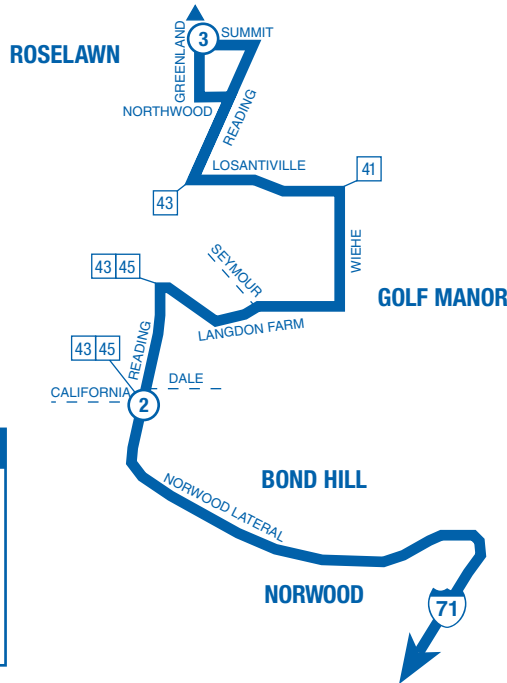

44x Monday through Friday

All trips accessible

New schedules will not be issued if trips are adjusted by five minutes or less.

From Roselawn / To Downtown

From Downtown / To Roselawn

	③ On Summit Rd. at Greenland ZONE 1	② On Reading Rd. at California ZONE 1	① Gov. Square Area C ZONE 1
AM	6:44	6:58	G7:15
	7:14	7:28	7:45
	7:41	7:54	G8:10

	① Gov. Square Area C ZONE 1	② On Reading Rd. at California ZONE 1	③ On Summit Rd. at Greenland ZONE 1
PM	4:50	5:08	G5:22
	5:10	5:28	G5:44
	5:30	5:48	G6:01

NOTES
 All trips lift-equipped, wheelchair accessible.

NOTES

44x

LEGEND

- Route 44x
- Time Point
- Connecting Routes
- Layover Point
- Downtown Bus Stops

Bus travels I-71 to downtown; see downtown routing at right.