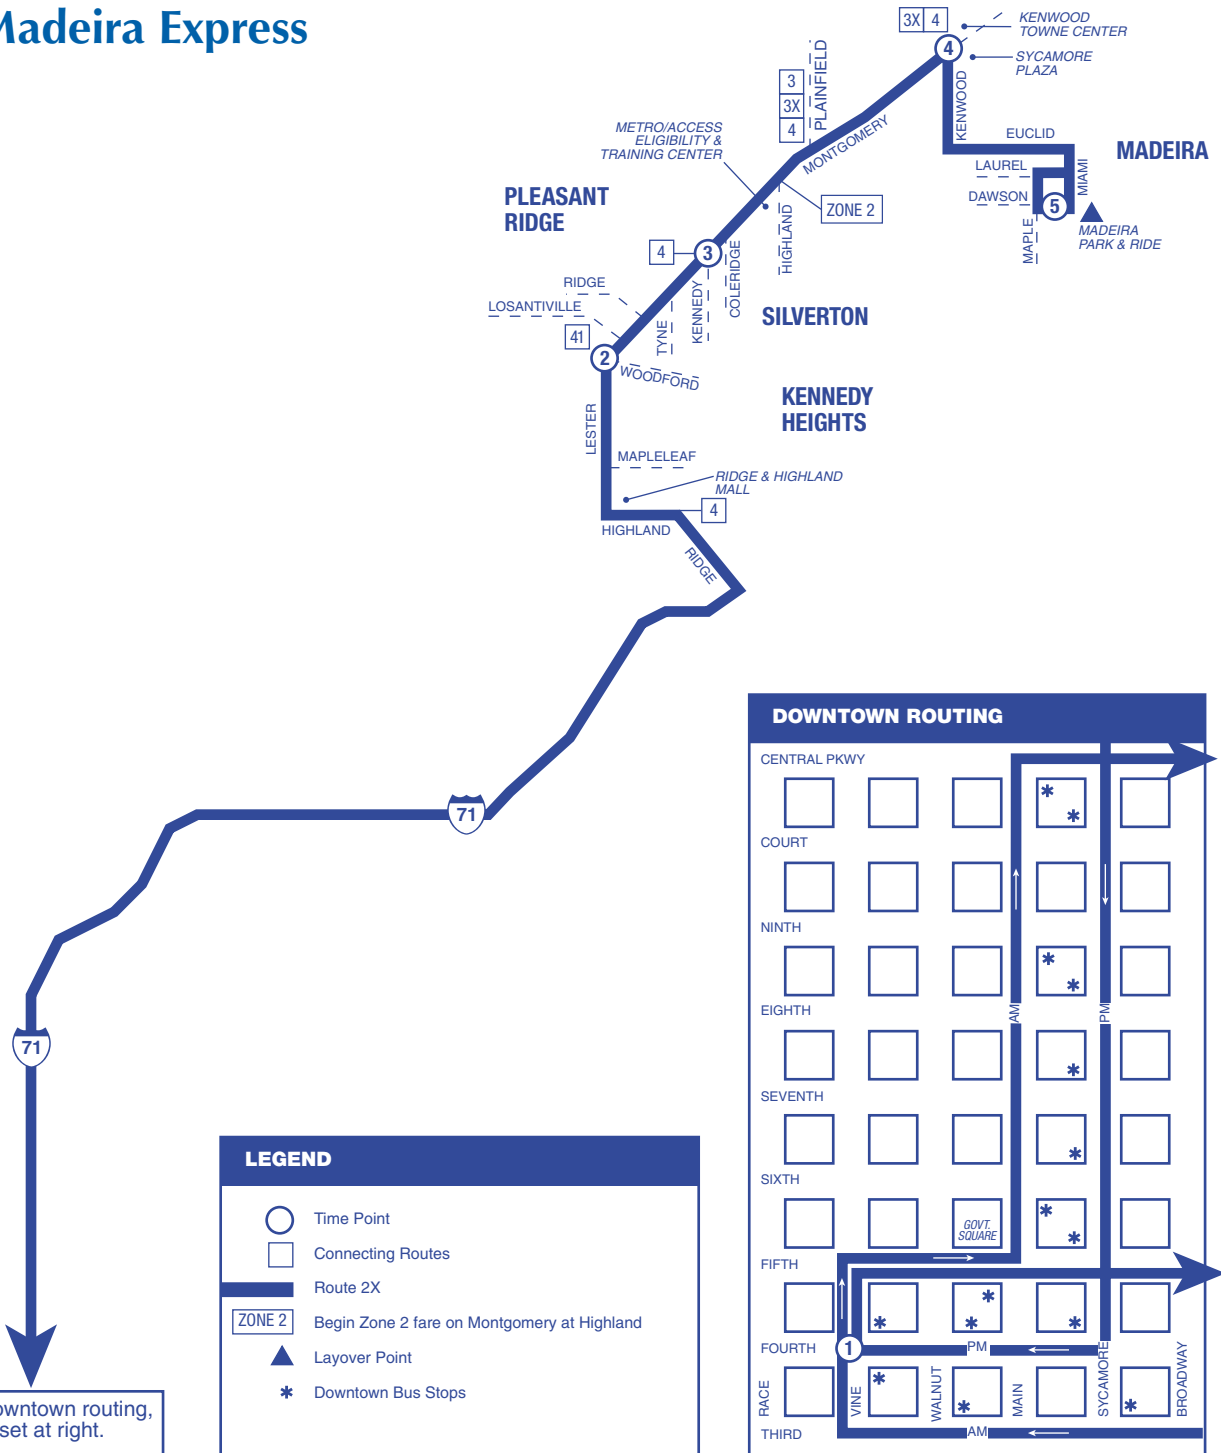

2x Madeira Express

LEGEND

- Time Point
- Connecting Routes
- Route 2X
- ZONE 2 Begin Zone 2 fare on Montgomery at Highland
- Layover Point
- Downtown Bus Stops

For downtown routing, see inset at right.