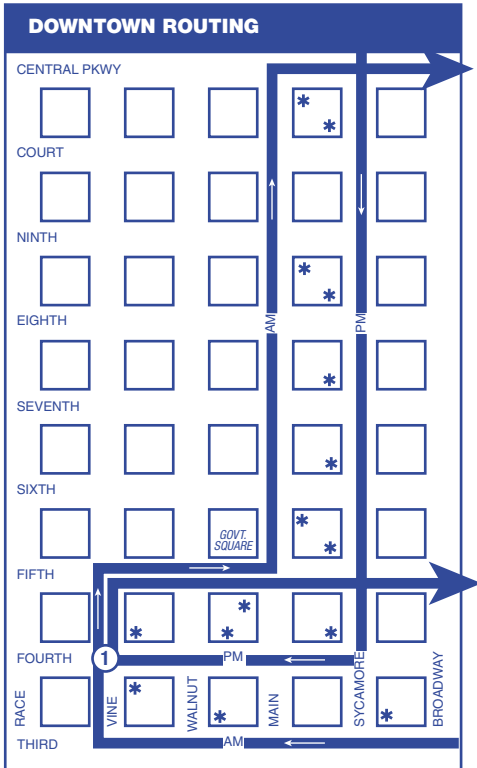

2x Madeira Express

LEGEND

- Time Point
- Connecting Routes
- Route 2X
- ZONE 2 Begin Zone 2 fare on Montgomery at Highland
- Layover Point
- Downtown Bus Stops

For downtown routing, see inset at right.