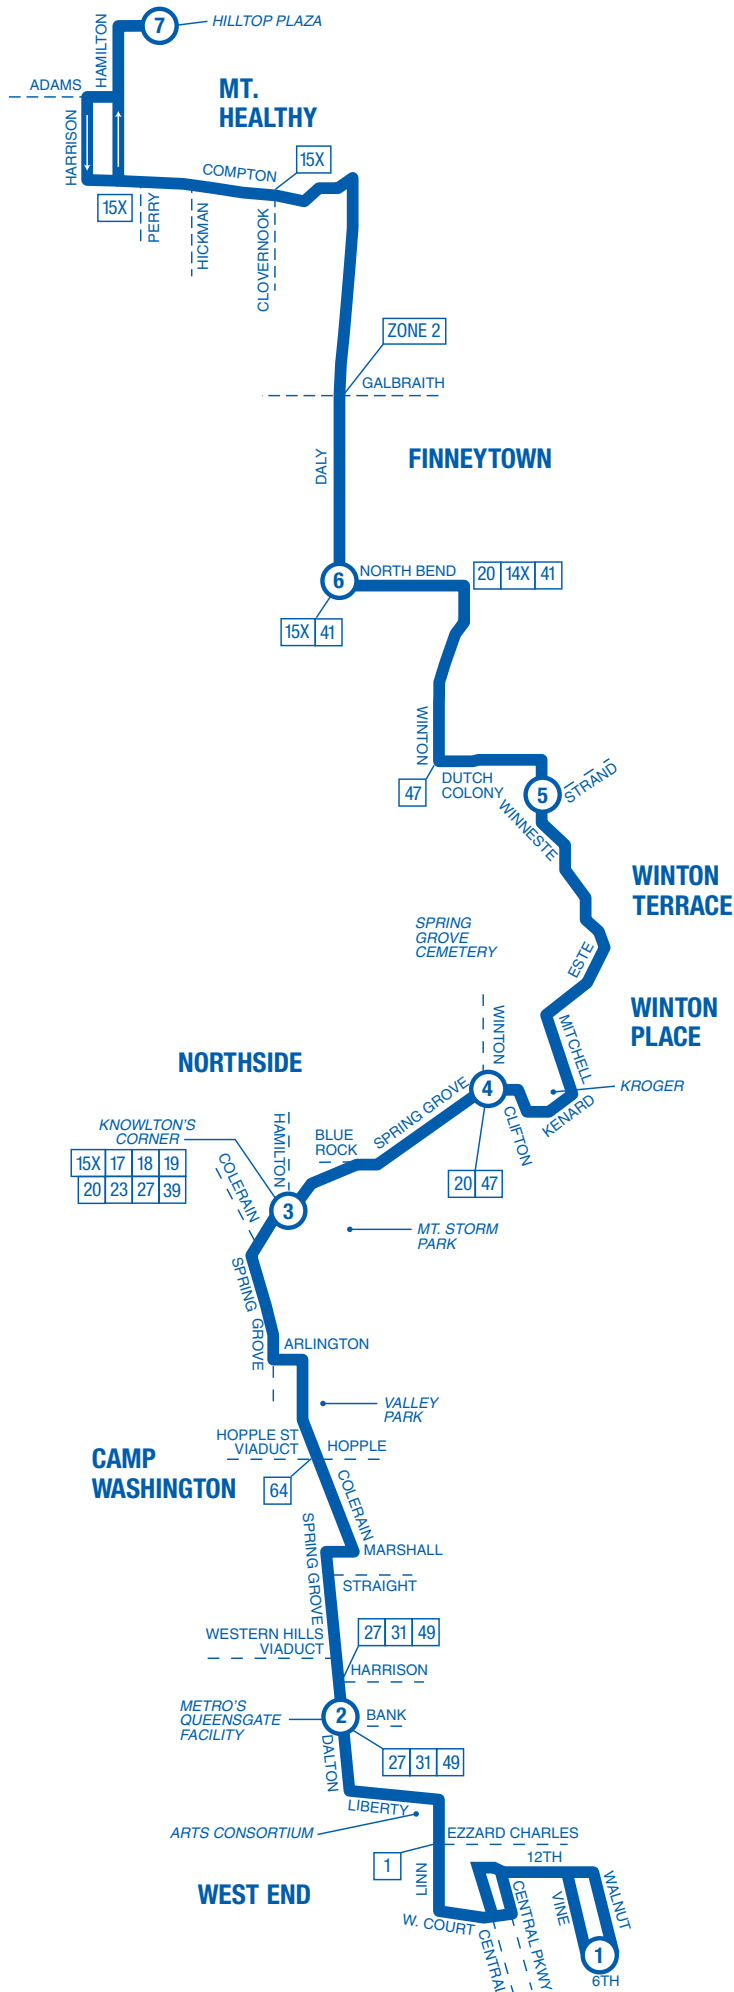

16 Mt. Healthy

LEGEND

- Route 16
- Time Point
- Layover Point
- Downtown Bus Stop
- Connecting Route
- ZONE 2: Begin Zone 2 fare at Daly & Galbraith

DOWNTOWN ROUTING

13TH					
CENTRAL PKWY	*	*	*	*	
12TH		*	*	*	*
CENTRAL PKWY				*	*
COURT				*	
9TH				*	*
8TH				*	*
7TH				*	*
6TH					1
PLUM					
5TH					